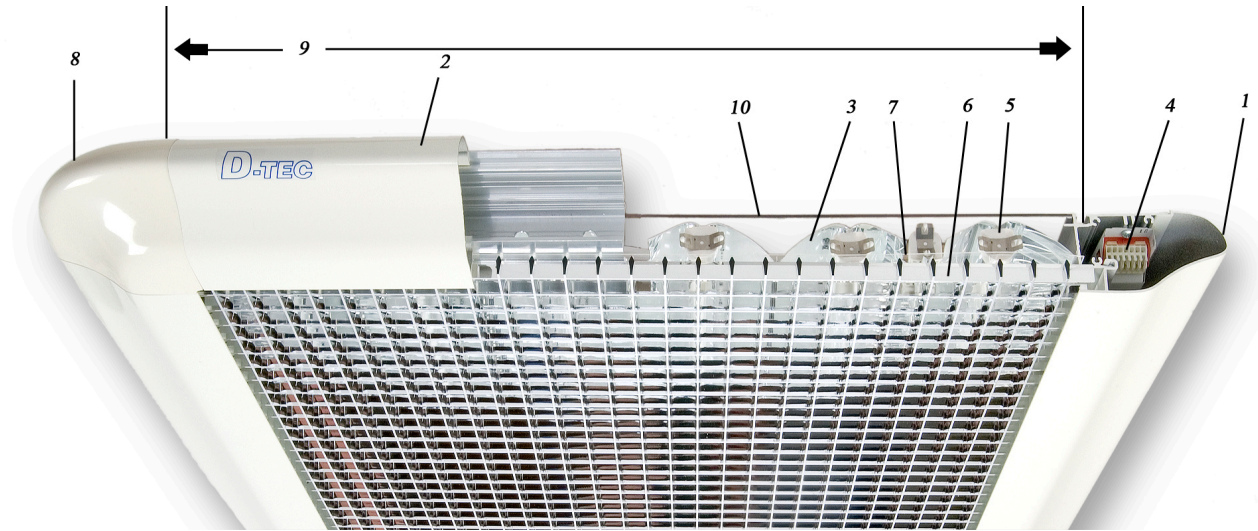

Spare part list DENTA (T5628EL, T5628ELI)

- | | | |
|-----|----------------|---|
| 1. | ALT5Y1160 | Aluminium long side cover |
| 2. | ALT5Y504 | Aluminium short side cover |
| 3. | RFT5 | Double parabolic reflector |
| 4. | EL2x14-35 | Electronic ballast |
| 5. | TL528865 | Fluorescent tube |
| 6. | RT5628 | Diffuser |
| 7. | IR628 | Infra-red filter |
| 8. | PHT5 | Plastic corner |
| 9. | WT5 | Wire |
| 10. | TS628 (TST628) | Top cover white (top cover transparent) |