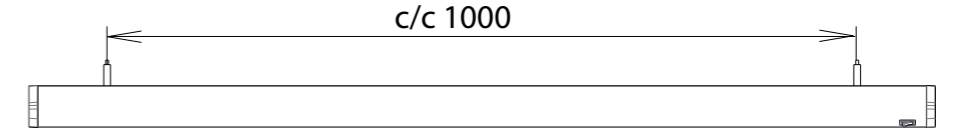

Alu nipple

Wire

Gripper

c/c 500

HYBRID 224

c/c 1000

HYBRID 254

LABORATORY INSTALLATION