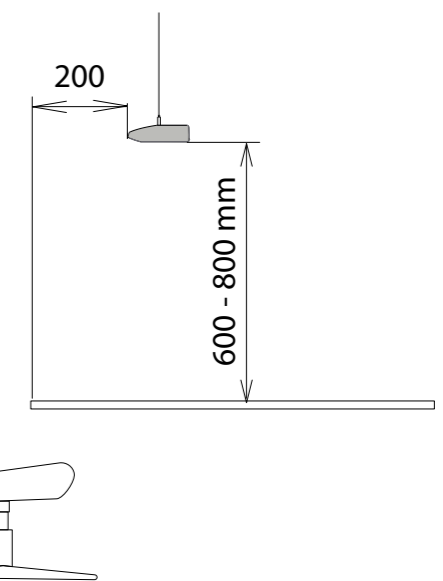

Alu nipple

Wire

Gripper

c/c 500

HYBRID 224

c/c 1000

HYBRID 254

LABORATORY INSTALLATION