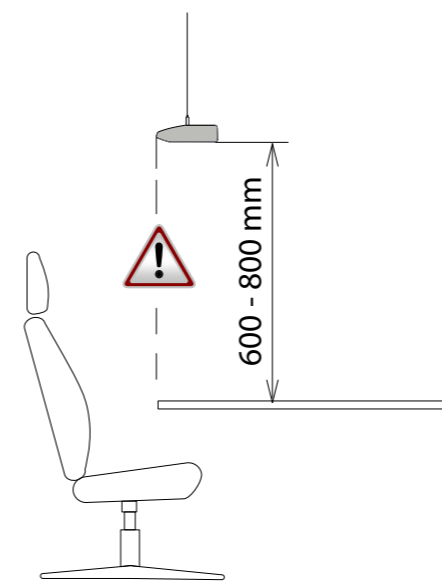

Alu nipple

Wire

Gripper

c/c 500

HYBRID 224

c/c 1000

HYBRID 254

LABORATORY INSTALLATION